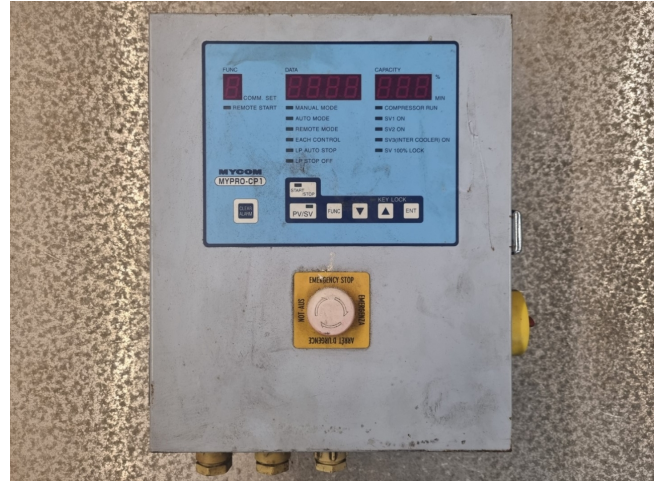

Mayekawa MYCOM MYPRO-CP1

Specifications

Brand	Mayekawa MYCOM
Type	MYPRO-CP1
Specification	Controller
Remarks	320x280x150 mm (LxWxH)

Description

Used Mayekawa MYCOM MYPRO-CP1

Used Mayekawa MYCOM MYPRO-CP1 control panel. For control and protection of reciprocating compressors.